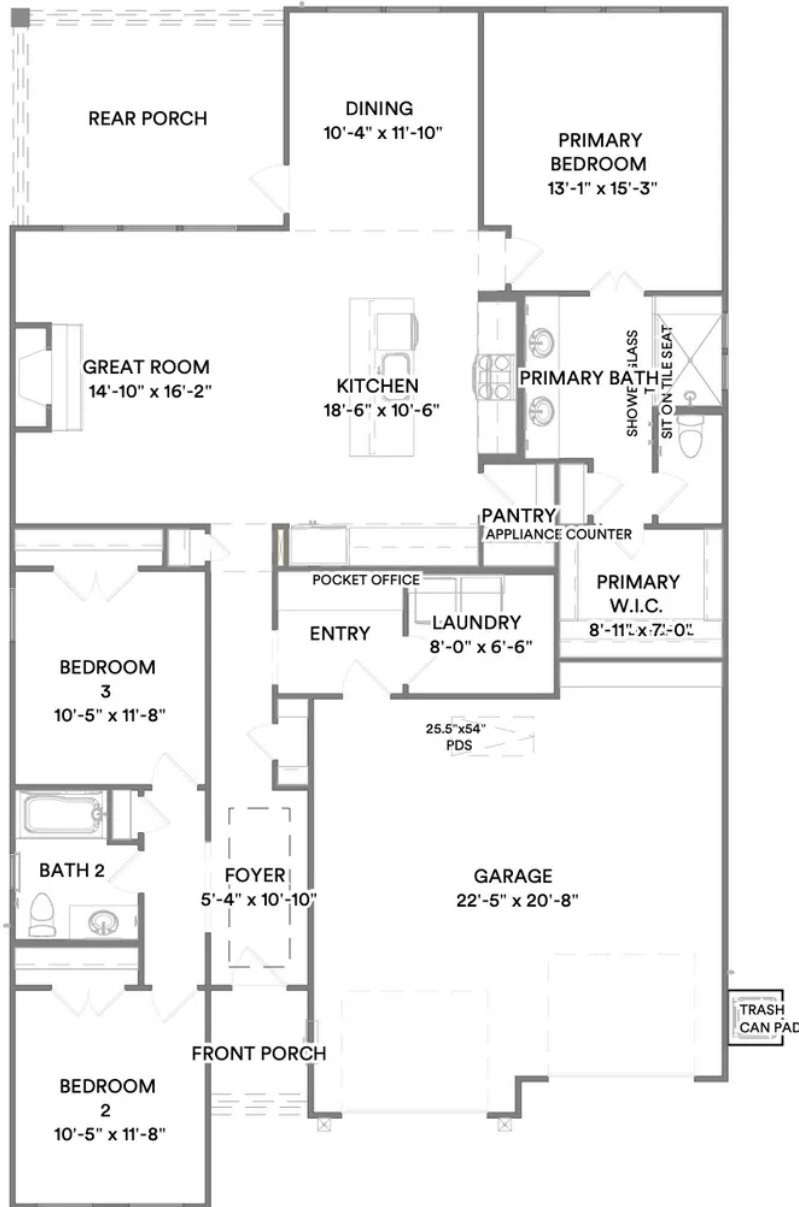

The Marion

ELEVATIONS

Quick Facts:

1,694 Sqft

3 Beds

2 Full Baths

Quick Facts are pulled from base plans. Actual specifics may vary based on elevation, options, and neighborhood.

All options may not be shown. Reach out to an LNH Agent for more information. Lowder New Homes makes no representation, guarantee, or warranty regarding the square footage, exact layout, or specifications of the home. Options may be shown on this handout that are not standard in all neighborhoods. Actual specifics are contained in the specification series for each neighborhood.