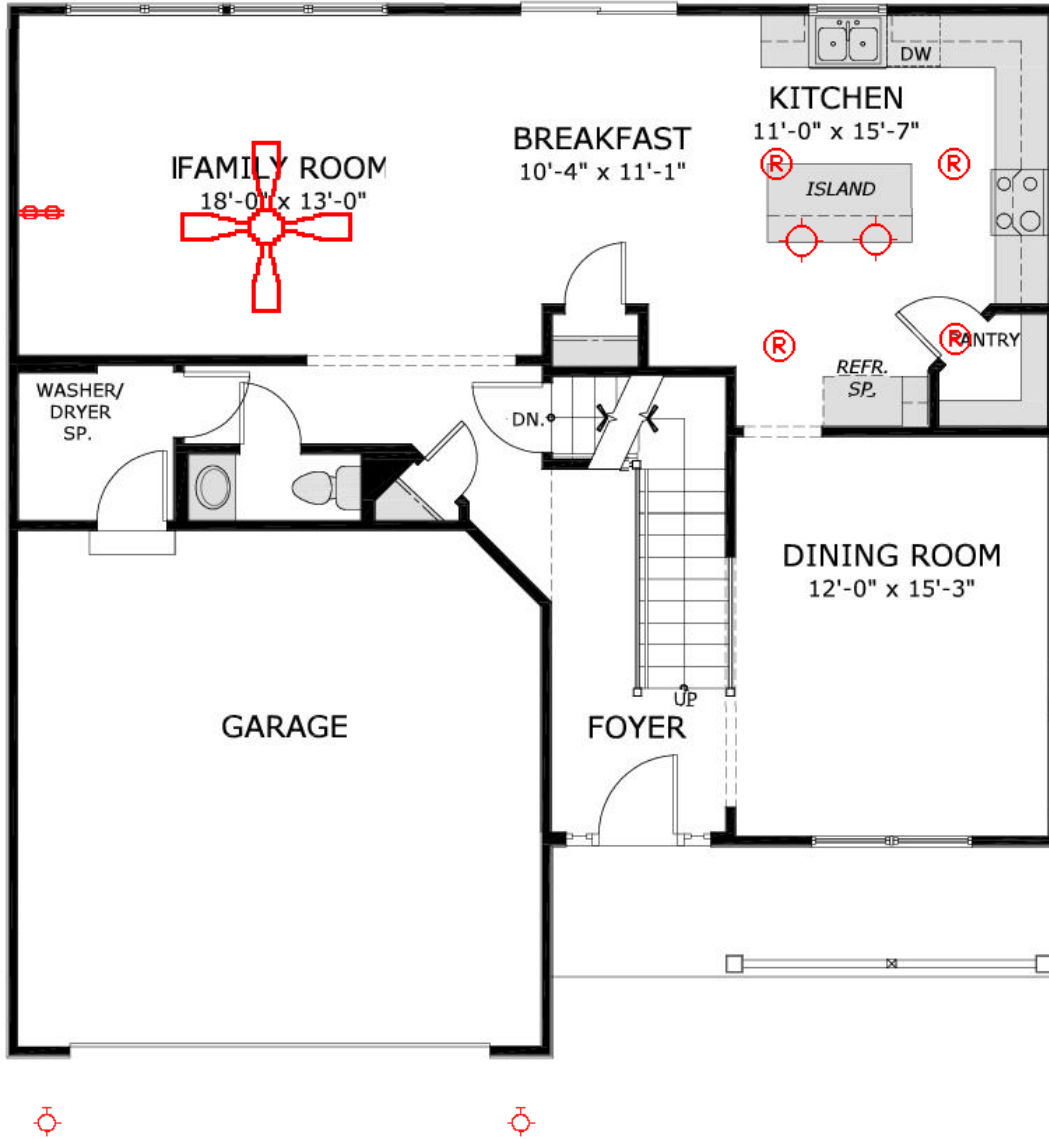

THE GREENS AT  
**FOX RUN**

BATHS 2.5 | BEDS 4 | SINGLE FAMILY HOME

**NOW \$456,992**

**1035 RED FOX DRIVE**  
**EUREKA, MO 63025**

New McBride Homes Royal II 2-story, 4BR, 2.5BA, available this spring! Inside you'll find a luxury kitchen with Winstead Burlap 42" tall cabinetry, large center island with breakfast bar, quartz countertops, SS GE appliances, & corner walk-in pantry. The breakfast rm opens to the backyard with a sliding glass door. The main level features a spacious family room w/window wall for natural light. A formal dining, laundry, & powder rm complete the main level. Open spindled staircase to the 2nd floor. Upstairs the master suite has a walk-in closet, private luxury bath w/double bowl vanity, tub, enclosed toilet, & walkin shower. Plus 3 extra bedrooms & hall bath. Upgraded lighting/plumbing fixtures, Hardie Board siding & plus a ¾ bath rough-in at LL. Fox Run offers gorgeous new homes in the Eureka area backing to Fox Run Golf Club. McBride Homes' 10 year builders warranty. Enjoy peace of mind with McBride Homes' 10 year builders warranty & incredible customer service! Display photos shown.

# 1035 RED FOX DRIVE

**NOTE:** Images shown here represent all elevations and options for the standard floor plan, however, availability of each varies in communities offering this plan.