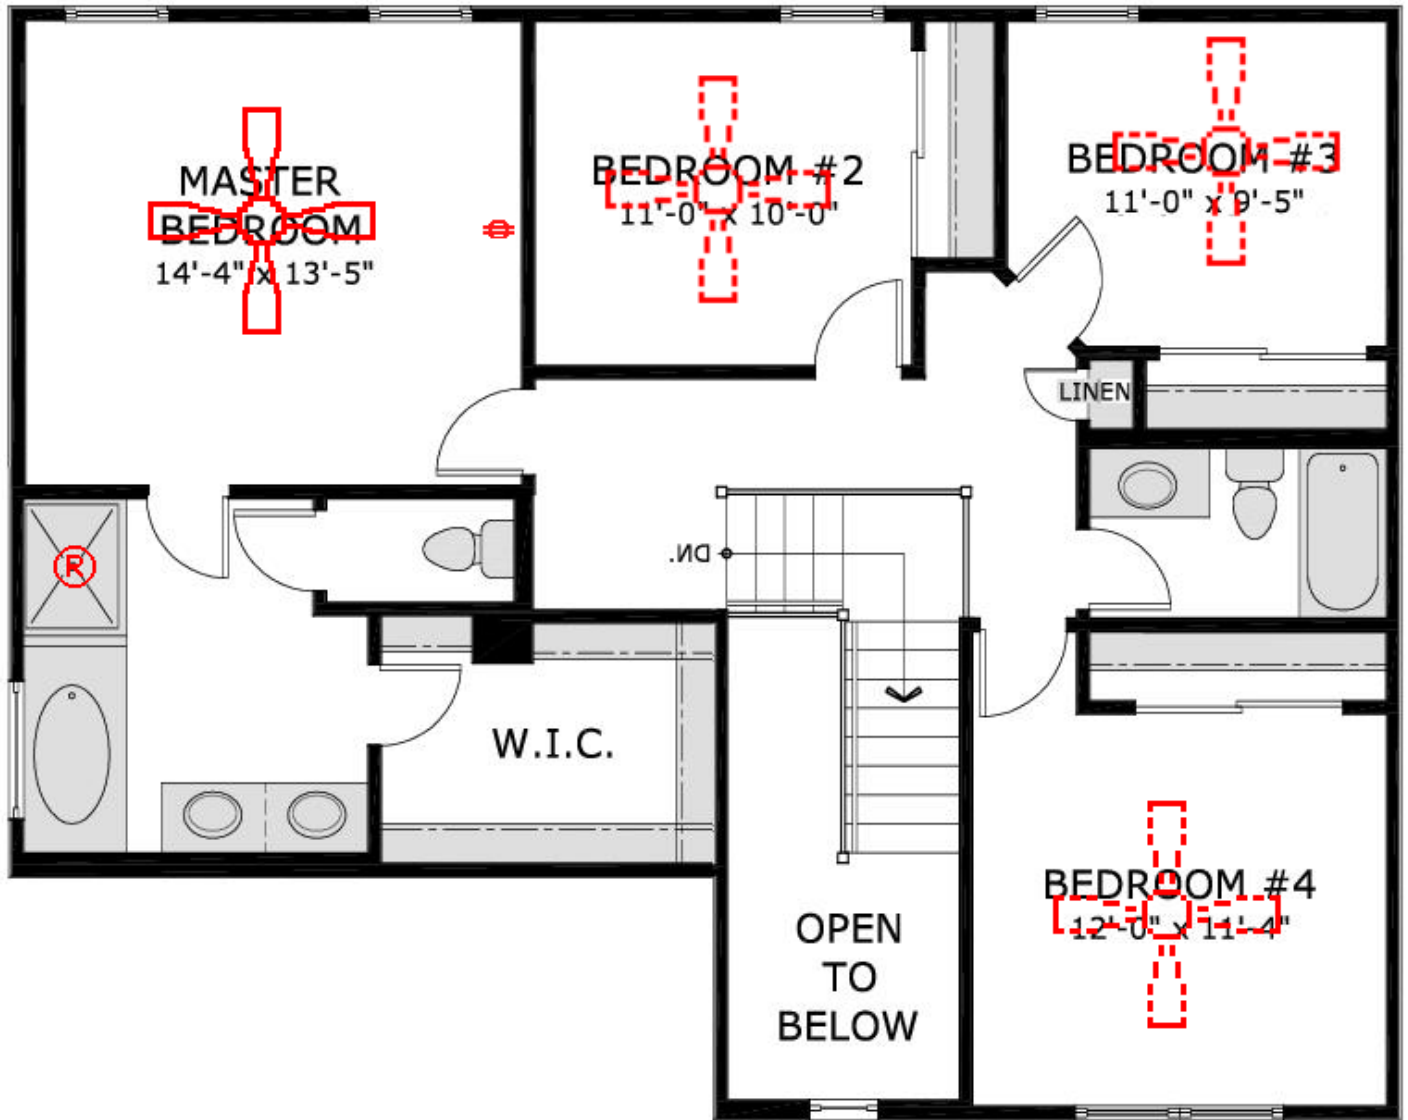

THE GREENS AT  
**FOX RUN**

BATHS 2.5 | BEDS 4 | SINGLE FAMILY HOME

**NOW \$456,992**

**1035 RED FOX DRIVE**  
**EUREKA, MO 63025**

New McBride Homes Royal II 2-story, 4BR, 2.5BA, available this spring! Inside you'll find a luxury kitchen with Winstead Burlap 42" tall cabinetry, large center island with breakfast bar, quartz countertops, SS GE appliances, & corner walk-in pantry. The breakfast rm opens to the backyard with a sliding glass door. The main level features a spacious family room w/window wall for natural light. A formal dining, laundry, & powder rm complete the main level. Open spindled staircase to the 2nd floor. Upstairs the master suite has a walk-in closet, private luxury bath w/double bowl vanity, tub, enclosed toilet, & walkin shower. Plus 3 extra bedrooms & hall bath. Upgraded lighting/plumbing fixtures, Hardie Board siding & plus a ¾ bath rough-in at LL. Fox Run offers gorgeous new homes in the Eureka area backing to Fox Run Golf Club. McBride Homes' 10 year builders warranty. Enjoy peace of mind with McBride Homes' 10 year builders warranty & incredible customer service! Display photos shown.

# 1035 RED FOX DRIVE

**NOTE:** Images shown here represent all elevations and options for the standard floor plan, however, availability of each varies in communities offering this plan.